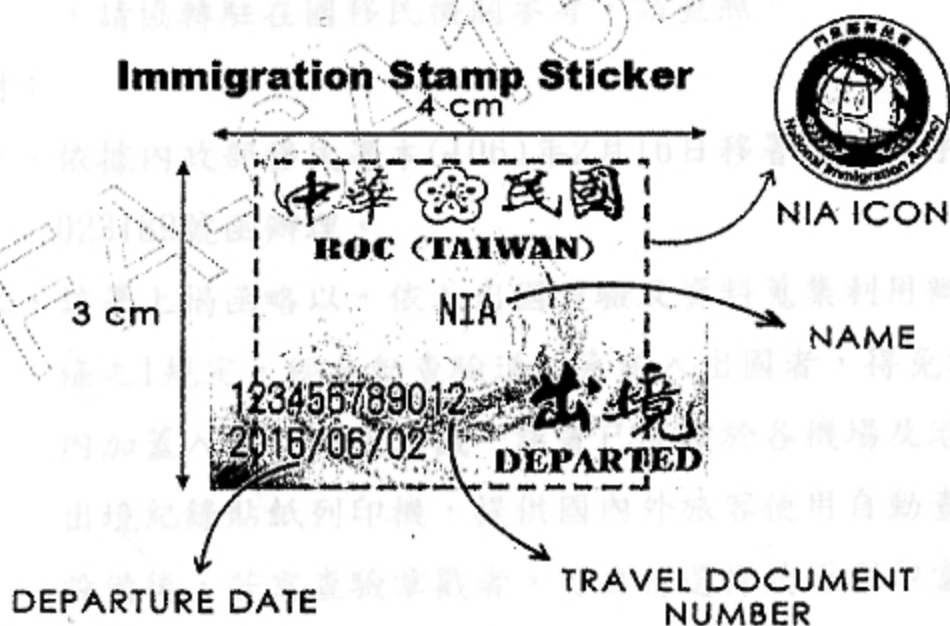

National Immigration Agency, Ministry of the Interior,  
Republic of China (Taiwan)

Pursuant to article 12-1 of Regulations Governing Immigration Inspection and Data Collection and Utilization, for travelers who enter or exit the State through e-gate, the enter or exit stamp is exempted.

National Immigration Agency has set up a Departure Clearance Record Printer at various airports and ports. Passengers using E-gate to clear immigration inspecting can choose whether to print their own departure record stickers.

**Immigration Stamp Sticker Template:**

**Addition Remarks.**

The sticker measures 4×3 cm. The background printing consists of the Agency's emblem. First line at the top edge consists of the Chinese characters “中華民國” and the motif of plum blossoms. Second line consists of the words “ROC(TAIWAN)”. English name of the passport holder is printed at the central area. The holder's passport number and the date of departure are in the lower left corner, and the Chinese characters “出境” and the words “Departed” are in the lower right corner.