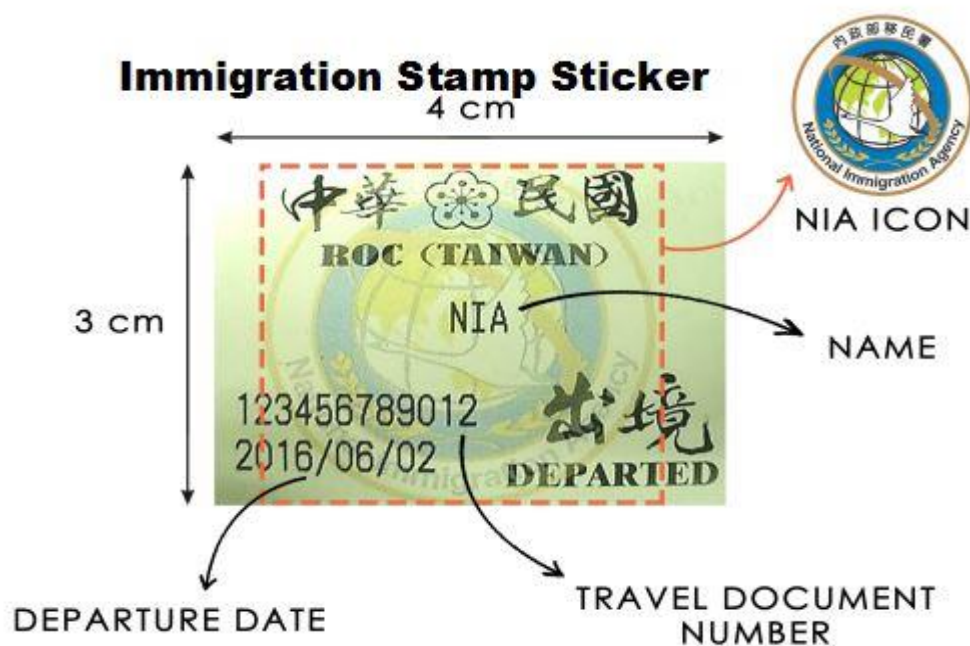

National Immigration Agency, Ministry of the Interior,  
Republic of China (Taiwan)

Pursuant to article 12-1 of Regulations Governing Immigration Inspection and Data Collection and Utilization, for travelers who enter or exit the State through e-gate, the enter or exit stamp is exempted.

National Immigration Agency has set up a Departure Clearance Record Printer at various airports and ports. Passengers using E-gate to clear immigration inspecting can choose whether to print their own departure record stickers.

**Immigration Stamp Sticker Template:**

**Addition Remarks.**

The sticker measures 4×3 cm. The background printing consists of the Agency’s emblem. First line at the top edge consists of the Chinese characters “中華民國” and the motif of plum blossoms. Second line consists of the words “ROC(TAIWAN)”. English name of the passport holder is printed at the central area. The holder’s passport number and the date of departure are in the lower left corner, and the Chinese characters “出境” and the words “Departed” are in the lower right corner.